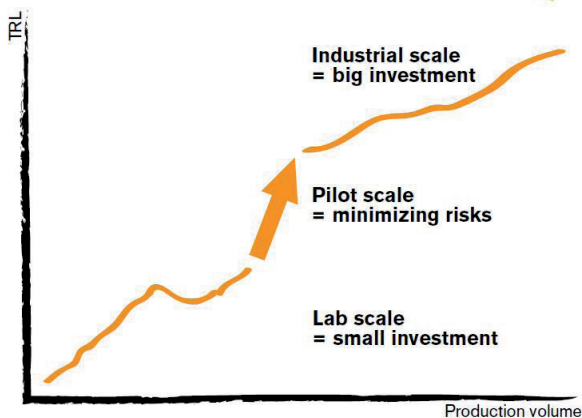

Pilot testing for a competitive European mining and metals industry

WE PROVIDE an overall solution for development, validation and up-scaling of processes through pilot-scale testing. Metnet is a network of research institutes that on a regular basis design, construct and operate large pilot-scale equipment for mineral and metallurgical processes.

METNET

PRODUCTION OF METALS is capital-intensive and unsuccessful investments in production facilities can lead to serious consequences for the company or investor. Consequently, access to pilot plants is necessary to bring ideas or concepts into industrial use. A pilot plant is a facility where process unit, equipment, integrated process and process parameters can be tested in a certain scale (a few hundred kgs to a couple of tonnes) with the intention to provide knowledge for a decision whether to invest or not.